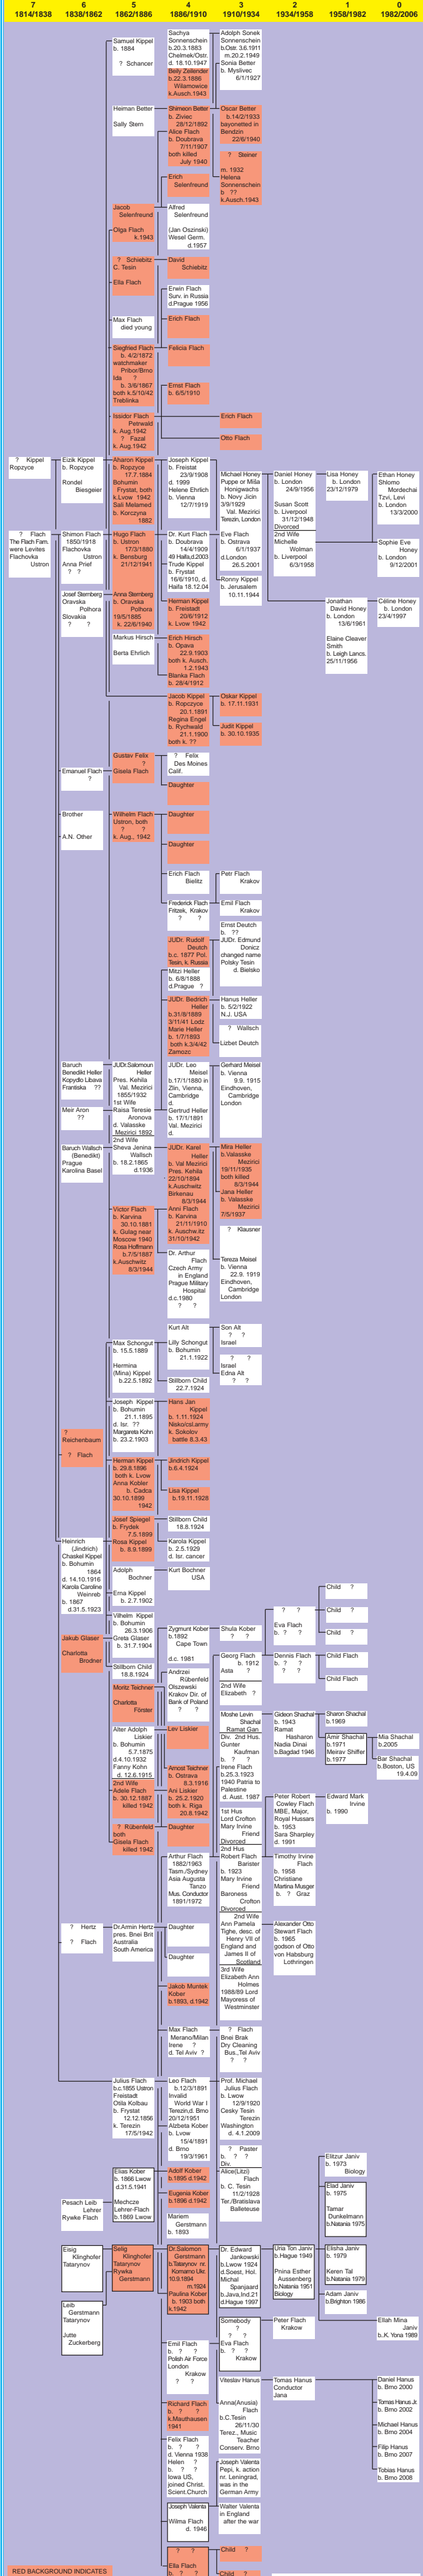

The Families Flach

RED BACKGROUND INDICATES
KILLED IN THE HOLOCAUST